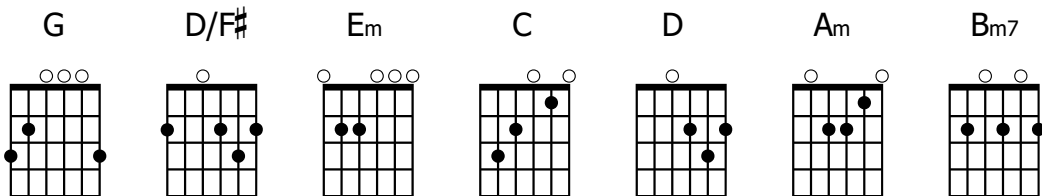

ARMS OF LOVE

CRAIG MUSSEAU

G D/F# Em
I sing a simple song of love
C Em D

To my Savior to my Jesus
G D/F# Em
I'm grateful for the things You've done
C Em D

My loving Savior oh precious Jesus
Am Em D/F# G
My heart is glad that You've called me Your own
Am Em D
There's no place I'd rather be

G Bm7 C
Than in Your arms of love

G Bm7 C
In Your arms of love

Em
Holding me still

Bm7 C
Holding me near

G D/F# Em
In Your arms of love

CCLI#824481

©1991 Mercy/Vineyard Publishing (ASCAP).

All Rights Reserved. International Copyright Secured. Used By Permission.