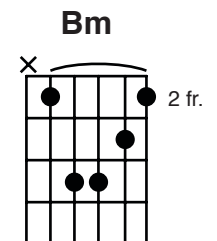

G D A
I will trust in You
G D A
You are with me throughout every high and low
G D A
Though I stumble I will never be alone
Bm F#m D
My trust is in You