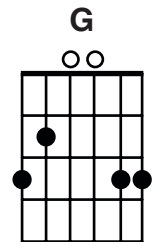

Waterfalls

George Quin

Key: F# / 135bpm

B F# C#
I will trust in You
B F# C#
Though I walk the darkest path You pull me through
B F# C#
When I'm falling down it's Your love I cling to
B F# C#
My trust is in You

B F# C#
I will trust in You
B F# C#
Though I walk the darkest path You pull me through
B F# C#
When I'm falling down it's Your love I cling to
D#m A#m F#
My trust is in You

B F# C#
So I'll take Your hand
B F# C#
You will lead me to waterfalls where grace and mercy flow
B F# C#
And wherever You call me I'll go
D#m B F#
My trust is in You
D#m B F#
My trust is in You

B F# C#
I will trust in You
B F# C#
You are with me throughout every high and low
B F# C#
Though I stumble I will never be alone
D#m A#m F#
My trust is in You

B C# D#m
In the shadows, You're my light and I will trust You
B C# D#m
In the darkness, You're my guide and I will follow

Waterfalls

George Quin

Key: F# / Capo: 4 / 135bpm

G D A
I will trust in You
G D A
Though I walk the darkest path You pull me through
G D A
When I'm falling down it's Your love I cling to
G D A
My trust is in You