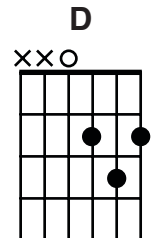

B F# C#
I will trust in You
B F# C#
Though I walk the darkest path You pull me through
B F# C#
When I'm falling down it's Your love I cling to
D#m A#m F#
My trust is in You

B F# C#
So I'll take Your hand
B F# C#
You will lead me to waterfalls where grace and mercy flow
B F# C#
And wherever You call me I'll go
D#m B F#
My trust is in You
D#m B F#
My trust is in You

B F# C#
I will trust in You
B F# C#
You are with me throughout every high and low
B F# C#
Though I stumble I will never be alone
D#m A#m F#
My trust is in You

B C# D#m
In the shadows, You're my light and I will trust You
B C# D#m
In the darkness, You're my guide and I will follow

Waterfalls

George Quin

Key: F# / Capo: 4 / 135bpm

G D A
I will trust in You
G D A
Though I walk the darkest path You pull me through
G D A
When I'm falling down it's Your love I cling to
G D A
My trust is in You

G D A
I will trust in You
G D A
Though I walk the darkest path You pull me through
G D A
When I'm falling down it's Your love I cling to
Bm F#m D
My trust is in You

G D A
So I'll take Your hand
G D A
You will lead me to waterfalls where grace and mercy flow
G D A
And wherever You call me I'll go
Bm G D
My trust is in You
Bm G D
My trust is in You