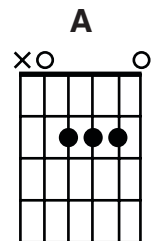

B F# C#
I will trust in You
B F# C#
Though I walk the darkest path You pull me through
B F# C#
When I'm falling down it's Your love I cling to
D#m A#m F#
My trust is in You

B F# C#
So I'll take Your hand
B F# C#
You will lead me to waterfalls where grace and mercy flow
B F# C#
And wherever You call me I'll go
D#m B F#
My trust is in You
D#m B F#
My trust is in You

B F# C#
I will trust in You
B F# C#
You are with me throughout every high and low
B F# C#
Though I stumble I will never be alone
D#m A#m F#
My trust is in You

B C# D#m
In the shadows, You're my light and I will trust You
B C# D#m
In the darkness, You're my guide and I will follow

Waterfalls

George Quin

Key: F# / Capo: 4 / 135bpm

G D A
I will trust in You
G D A
Though I walk the darkest path You pull me through
G D A
When I'm falling down it's Your love I cling to
G D A
My trust is in You

G D A
I will trust in You
G D A
Though I walk the darkest path You pull me through
G D A
When I'm falling down it's Your love I cling to
Bm F#m D
My trust is in You

G D A
So I'll take Your hand
G D A
You will lead me to waterfalls where grace and mercy flow
G D A
And wherever You call me I'll go
Bm G D
My trust is in You
Bm G D
My trust is in You