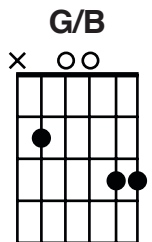

No Longer Strangers

Pete Restrict, Casey Corum, Joff Alexander-Frye

Key: B / 70bpm

G#m E B
Beautifully made

G#m E B
By nature I've fallen

G#m E B
By grace I've been raised

G#m E B
You're calling me I'm coming home

G#m E B
You're calling me I'm coming home

B/D# E B
We are no longer strangers to your arms

B/D# E B
We are no longer strangers to your arms

B/D# E
By your grace you have saved us

B/D# E
We're no longer strangers

B/D# E B
We're no longer strangers to your arms

G#m E B
Once exiled by sin

G#m E B
Separated by my transgressions

G#m E B
Now welcomed in

G#m E B
You're calling me I'm coming home

G#m E B
You're calling me I'm coming home

Em C G
Father I'm coming home

Em C G
Though I have wandered far

Em C G
Your love is reaching out

Em C G
I'm running to Your arms

Em C G
I'm running to Your arms

G/B C G
I'm coming home

CCLI Number: 7025470

© 2014 Vineyard Songs (UK/Eire) & Mercy/Vineyard Publishing www.vineyardrecords.co.uk
International Copyright secured. All rights reserved. Used by permission. To reproduce this music setting for church usage, both a Church Copyright License and a Music Reproduction License are required. To obtain a license or for further information visit www.ccli.com