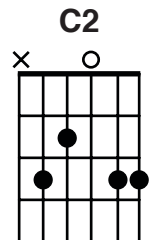

No Longer Strangers

Pete Restrict, Casey Corum, Joff Alexander-Frye

Key: B / 70bpm

G#m E B
Beautifully made

G#m E B
By nature I've fallen

G#m E B
By grace I've been raised

G#m E B
You're calling me I'm coming home

Em C G
Father I'm coming home

Em C G
Though I have wandered far

Em C G
Your love is reaching out

Em C G
I'm running to Your arms

Em C G
I'm running to Your arms

G/B C G
I'm coming home

CCLI Number: 7025470

© 2014 Vineyard Songs (UK/Eire) & Mercy/Vineyard Publishing www.vineyardrecords.co.uk
International Copyright secured. All rights reserved. Used by permission. To reproduce this music setting for church usage, both a Church Copyright License and a Music Reproduction License are required. To obtain a license or for further information visit www.ccli.com