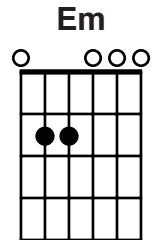

No Longer Strangers

Pete Restrict, Casey Corum, Joff Alexander-Frye

Key: B / 70bpm

G#m E B
Beautifully made

G#m E B
By nature I've fallen

G#m E B
By grace I've been raised

G#m E B
You're calling me I'm coming home

G#m E B
You're calling me I'm coming home

B/D# E B
We are no longer strangers to your arms

B/D# E B
We are no longer strangers to your arms

B/D# E
By your grace you have saved us

B/D# E
We're no longer strangers

B/D# E B
We're no longer strangers to your arms

G#m E B
Once exiled by sin

G#m E B
Separated by my transgressions

G#m E B
Now welcomed in

G#m E B
You're calling me I'm coming home

G#m E B
You're calling me I'm coming home

Em C G
Father I'm coming home

Em C G
Though I have wandered far

Em C G
Your love is reaching out

Em C G
I'm running to Your arms

Em C G
I'm running to Your arms

G/B C G
I'm coming home

CCLI Number: 7025470

© 2014 Vineyard Songs (UK/Eire) & Mercy/Vineyard Publishing www.vineyardrecords.co.uk
International Copyright secured. All rights reserved. Used by permission. To reproduce this music setting for church usage, both a Church Copyright License and a Music Reproduction License are required. To obtain a license or for further information visit www.ccli.com