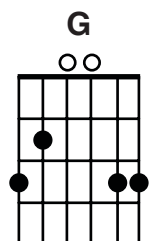

No Longer Strangers

Pete Restrict, Casey Corum, Joff Alexander-Frye

Key: B / 70bpm

G#m E B
Beautifully made

G#m E B
By nature I've fallen

G#m E B
By grace I've been raised

G#m E B
You're calling me I'm coming home

G#m E B
You're calling me I'm coming home

B/D# E B
We are no longer strangers to your arms

B/D# E B
We are no longer strangers to your arms

B/D# E
By your grace you have saved us

B/D# E
We're no longer strangers

B/D# E B
We're no longer strangers to your arms

G#m E B
Once exiled by sin

G#m E B
Separated by my transgressions

G#m E B
Now welcomed in

G#m E B
You're calling me I'm coming home

G#m E B
You're calling me I'm coming home

Em C G
Father I'm coming home

Em C G
Though I have wandered far

Em C G
Your love is reaching out

Em C G
I'm running to Your arms

Em C G
I'm running to Your arms

G/B C G
I'm coming home

CCLI Number: 7025470

© 2014 Vineyard Songs (UK/Eire) & Mercy/Vineyard Publishing www.vineyardrecords.co.uk
International Copyright secured. All rights reserved. Used by permission. To reproduce this music setting for church usage, both a Church Copyright License and a Music Reproduction License are required. To obtain a license or for further information visit www.ccli.com