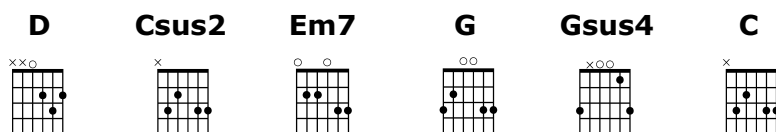

WHEN YOU CALL MY NAME

(Capo on 2nd fret, D = E)

D **C2** **Em7** **E**
There's a hunger in this wilderness for your revelation
C2 **G**
To hear the words of life that strengthen me
D **C2** **Em7** **D**
Come and show what you've prepared for me speak your confirmation
C2 **G**
Show me how I fit into your plan

G **Gsus4** **D** **C** **D**
For when you call my name I can see again

C **D** **G**
Who you are and who I'm meant to be

G **Gsus4** **D** **C** **D**
And as you beckon me I am free to see

C **D** **G**
Who you are and who I'm sent to be

D **C2** **Em7** **D**
I am seeking true identity in the light of your presence

C2 **G**
I am longing to know how you see me

D **C2** **Em7** **D**
In the time that you have given me, release the strength to follow

C2 **G**
And the grace to be who you say I am

CHORDS USED IN THIS SONG:

Brian Doerksen & Steve Mitchinson

Copyright © 2000 Vineyard Songs (UK/Eire)

252 Cottingham Road, Hull, HU6 8QA, United Kingdom

International copyright secured. All rights reserved. Used by permission.