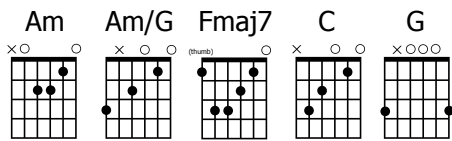

I LOVE YOU

Sam Lane

Am | Am7/G | Fmaj7 | Fmaj7

Am Am7/G Fmaj7
I want to be close, I want to be pure
Am Am7/G Fmaj7
I'd like to have faith and be a friend of Yours
Am Am7/G Fmaj7
I want to have passion, want to be holy
Am Am7/G Fmaj7
I want to know freedom, will You come and show me

Am Am7/G Fmaj7
I love You my Jesus
Am Am7/G Fmaj7
I love You my Jesus

I want to be healed, I want to know You God
I'd like to have joy, I want to show Your love
I want to make amends, see Your kingdom come
I want to live again, see Your will be done

Am Am7/G Fmaj7
I love You, I love You
Am Am7/G Fmaj7
I love You my Jesus

C G Am Fmaj7
Want to worship You, want to worship You
C G Fmaj7
Want to worship You my Jesus
C G Am Fmaj7
Want to worship You, want to worship You
C G Fmaj7
Want to worship You my Jesus