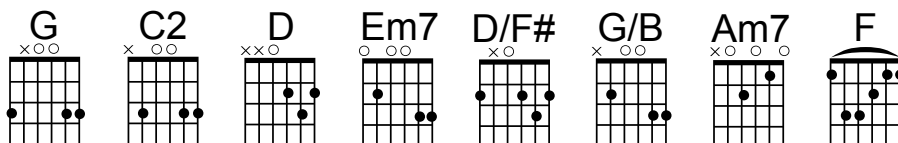

GOD YOU'RE SO COOL

Simon Parry

G C2 D C2

God You're so cool

G C2

There's no-one else

D Em7 D/F#

No, there's no-one else like You

G C2 D C2

God You're so cool

G C2 D G

And that is why I love You so much

C2

Your love is so big

G/B

It swallows me up

Am7 D

I really love being Your friend

C2

Your heart is so big

G/B

With space in it for me

Am7 D

You do everything so lovingly

G F Em7 F

God You're so cool, God You're so cool

G F Em7 F

God You're so cool, God You're so cool

CCLI#3982361

©2003 VINEYARD SONGS (UK/Eire)

Admin. by Vineyard Music Global Worldwide.

All Rights Reserved. International Copyright Secured. Used By Permission.