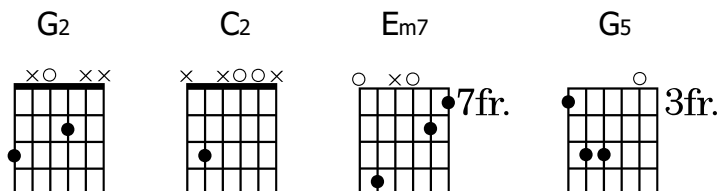

FALLING IN LOVE WITH YOU

SAMUEL LANE

 = 68

^{G₂}
Going to love You through the pain

^{C₂}
I'm trying to be like You

^{G₂}
You're the truth I can't deny

^{C₂}
Gonna find my peace in You

^{G₂}
Gonna love You when it hurts

^{C₂}
(and) Put my trust in You

^{G₂}
You're everything to me

^{C₂}
I give it all to You

^{Em₇(G₅)*}
Falling in love with You

^{C₂}
Falling in love with You

^{Em₇(G₅)*}
I'm falling in love with You

^{C₂}
Falling in love with You

^{G₂}
I'm going to love You all my life

^{C₂}
(And) draw nearer to You

^{G₂}
Wanna to know You all the time

^{C₂}
Gonna find my joy in You

^{G₂}
Gonna love with all my heart

^{C₂}
(and) Put my hope in You

^{G₂}
You're everything to me

^{C₂}
I give my life to You

*Guitar 1 plays Em₇ while Guitar 2 plays G₅

CCLI#3672712

©2002 Vineyard Songs (UK/Eire).

Admin. by Mercy/Vineyard Publishing (ASCAP) in North America.

All Rights Reserved. International Copyright Secured. Used By Permission.