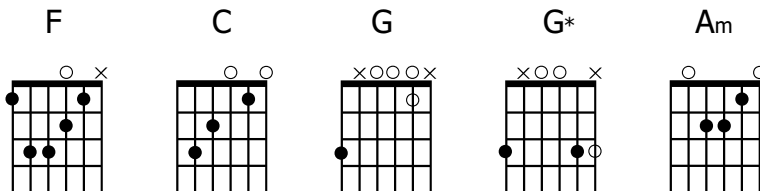

F C G
I'm reaching, trying to find You

G*
You're my refuge and my shelter

F
You're my strength when I falter

G*
You're my friend and my Father

F
You're the hand that carries me

F C F C
Draw nearer, come to me

F C F C
Draw nearer, comfort me

F C F C
Draw nearer, come to me

F C Am G
Draw nearer, comfort me

 = 85

F C
When I'm weak and I'm broken

F C
Feel alone and I'm hurting

F C G
I'm reaching for Your healing

F C
Through the darkness, I can see You

F C
In the stillness, draw me near You

F C G
I'm reaching, trying to find You

Instrumental: Am G* F C

CCLI#3672839

©2002 Vineyard Songs (UK/Eire).

Admin. by Mercy/Vineyard Publishing (ASCAP) in North America.