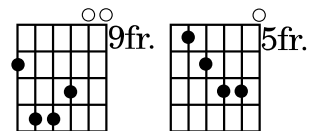

# SHINE ON

NIGEL BRIGGS & RICH BULL

♩=105

B<sub>m</sub> D G G<sub>M7</sub>

**Jesus I fall at the cross**

G<sub>M7/B</sub> G

**Without You I'm lost in this world**

B<sub>m</sub> D G G<sub>M7</sub>

D D<sup>b5</sup>/E G G<sub>M7</sub>

**Shine on and have Your glory**

D D<sup>b5</sup>/E G

**Shine on**

D D<sup>b5</sup>/E G G<sub>M7</sub>

**Shine on and have Your glory**

D D<sup>b5</sup>/E G G<sub>M7</sub>

**Shine on**

B<sub>m</sub> D G G<sub>M7</sub>

**Grace set me free, rescued me**

G<sub>M7/B</sub> G

**With You in my life, I feel love**

B<sub>m</sub> D G G<sub>M7</sub>

**I will not hide, You're all I desire**

B<sub>m</sub> G

**You've promised to be by my side**

Chorus chords

D D<sup>b5</sup>/E<sub>(OR E9)</sub>

G G<sub>M7</sub>

Verse Chords

B<sub>m</sub> D G G<sub>M7</sub>

Prechorus chords