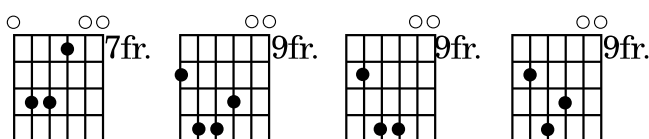

# SHINE ON

NIGEL BRIGGS & RICH BULL

♩=105

B<sub>m</sub> D G G<sub>M7</sub>

**Jesus I fall at the cross**

G<sub>M7/B</sub> G

**Without You I'm lost in this world**

B<sub>m</sub> D G G<sub>M7</sub>

D D<sup>b5</sup>/E G G<sub>M7</sub>

**Shine on and have Your glory**

D D<sup>b5</sup>/E G

**Shine on**

D D<sup>b5</sup>/E G G<sub>M7</sub>

**Shine on and have Your glory**

D D<sup>b5</sup>/E G G<sub>M7</sub>

**Shine on**

B<sub>m</sub> D G G<sub>M7</sub>

**Grace set me free, rescued me**

G<sub>M7/B</sub> G

**With You in my life, I feel love**

B<sub>m</sub> D G G<sub>M7</sub>

**I will not hide, You're all I desire**

B<sub>m</sub> G

**You've promised to be by my side**

Chorus chords

D D<sup>b5</sup>/E<sub>(OR E9)</sub>

G G<sub>M7</sub>

Verse Chords

B<sub>m</sub> D G G<sub>M7</sub>

Prechorus chords