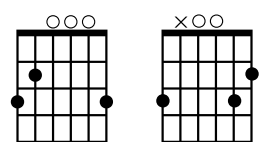

# SHINE ON

NIGEL BRIGGS & RICH BULL

♩=105

B<sub>m</sub> D G G<sub>M7</sub>

**Jesus I fall at the cross**

G<sub>M7/B</sub> G

**Without You I'm lost in this world**

B<sub>m</sub> D G G<sub>M7</sub>

D D<sup>b5</sup>/E G G<sub>M7</sub>

**Shine on and have Your glory**

D D<sup>b5</sup>/E G

**Shine on**

D D<sup>b5</sup>/E G G<sub>M7</sub>

**Shine on and have Your glory**

D D<sup>b5</sup>/E G G<sub>M7</sub>

**Shine on**

B<sub>m</sub> D G G<sub>M7</sub>

**Grace set me free, rescued me**

G<sub>M7/B</sub> G

**With You in my life, I feel love**

B<sub>m</sub> D G G<sub>M7</sub>

**I will not hide, You're all I desire**

B<sub>m</sub> G

**You've promised to be by my side**

Chorus chords

D D<sup>b5</sup>/E<sub>(OR E9)</sub>

G G<sub>M7</sub>

Verse Chords

B<sub>m</sub> D G G<sub>M7</sub>

Prechorus chords