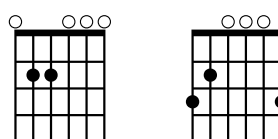

Prechorus chords

E_m G