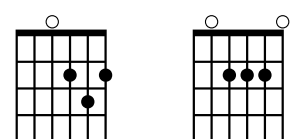

SHINE ON

NIGEL BRIGGS & RICH BULL

♩=105

B_m D G G_{M7}

Jesus I fall at the cross

G_{M7/B} G

Without You I'm lost in this world

B_m D G G_{M7}

I have no fear of what is to come

G_{M7/B} G

You've promised to be by my side

E_m G D A

(So) Take my hand and walk with me through this day

E_m G D A

Take my hand and run with me, forever I will say...

D D^{b5}/E G G_{M7}

Shine on and have Your glory

D D^{b5}/E G

Shine on

D D^{b5}/E G G_{M7}

Shine on and have Your glory

D D^{b5}/E G G_{M7}

Shine on

B_m D G G_{M7}

Grace set me free, rescued me

G_{M7/B} G

With You in my life, I feel love

B_m D G G_{M7}

I will not hide, You're all I desire

B_m G

You've promised to be by my side

Chorus chords

D D^{b5}/E_(OR E9)

G G_{M7}

Verse Chords

B_m D G G_{M7}

Prechorus chords

E_m G

D A

CCLI#4055352

©2003 Vineyard Songs (UK/Eire).

Admin. by Vineyard Music Global worldwide.

All Rights Reserved. International Copyright Secured. Used By Permission.