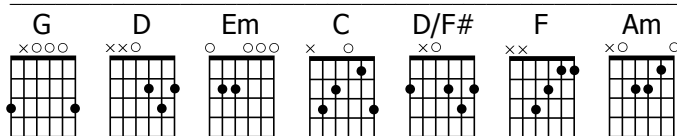

FOREVER YOU

Gavin Thomson

Taken from the album:
Love Divine [set the captives free]

(Capo 2)

A(G) E(D)

Even in a world

F#m(Em) D(C)

Where nothing stays the same

A(G) E(D)

There is still a truth

F#m(Em) D(C)

A truth that still remains

A(G) E(D)

Forever You will always be

F#m(Em) D(C)

Our God on high, the Lord in me

A(G) E(D)

The King of hope, the Lord of love

F#m(Em) D(C)

The Prince of peace, the Lamb of God

A(G) E(D)

Even though the heart

F#m(Em) D(C)

Always seems to change

Alternative Chorus Chords:

| **F#m(Em) | G(F) | A(G) | Bm(Am) |**

| **F#m(Em) | G(F) | A(G) | Bm(Am) |**

CCLI#4180241

Copyright © 2004 Vineyard Songs (UK/Eire) 252 Cottingham Road, HULL, HU6 8QA, UK.

International Copyright secured. All rights reserved. Used by permission.